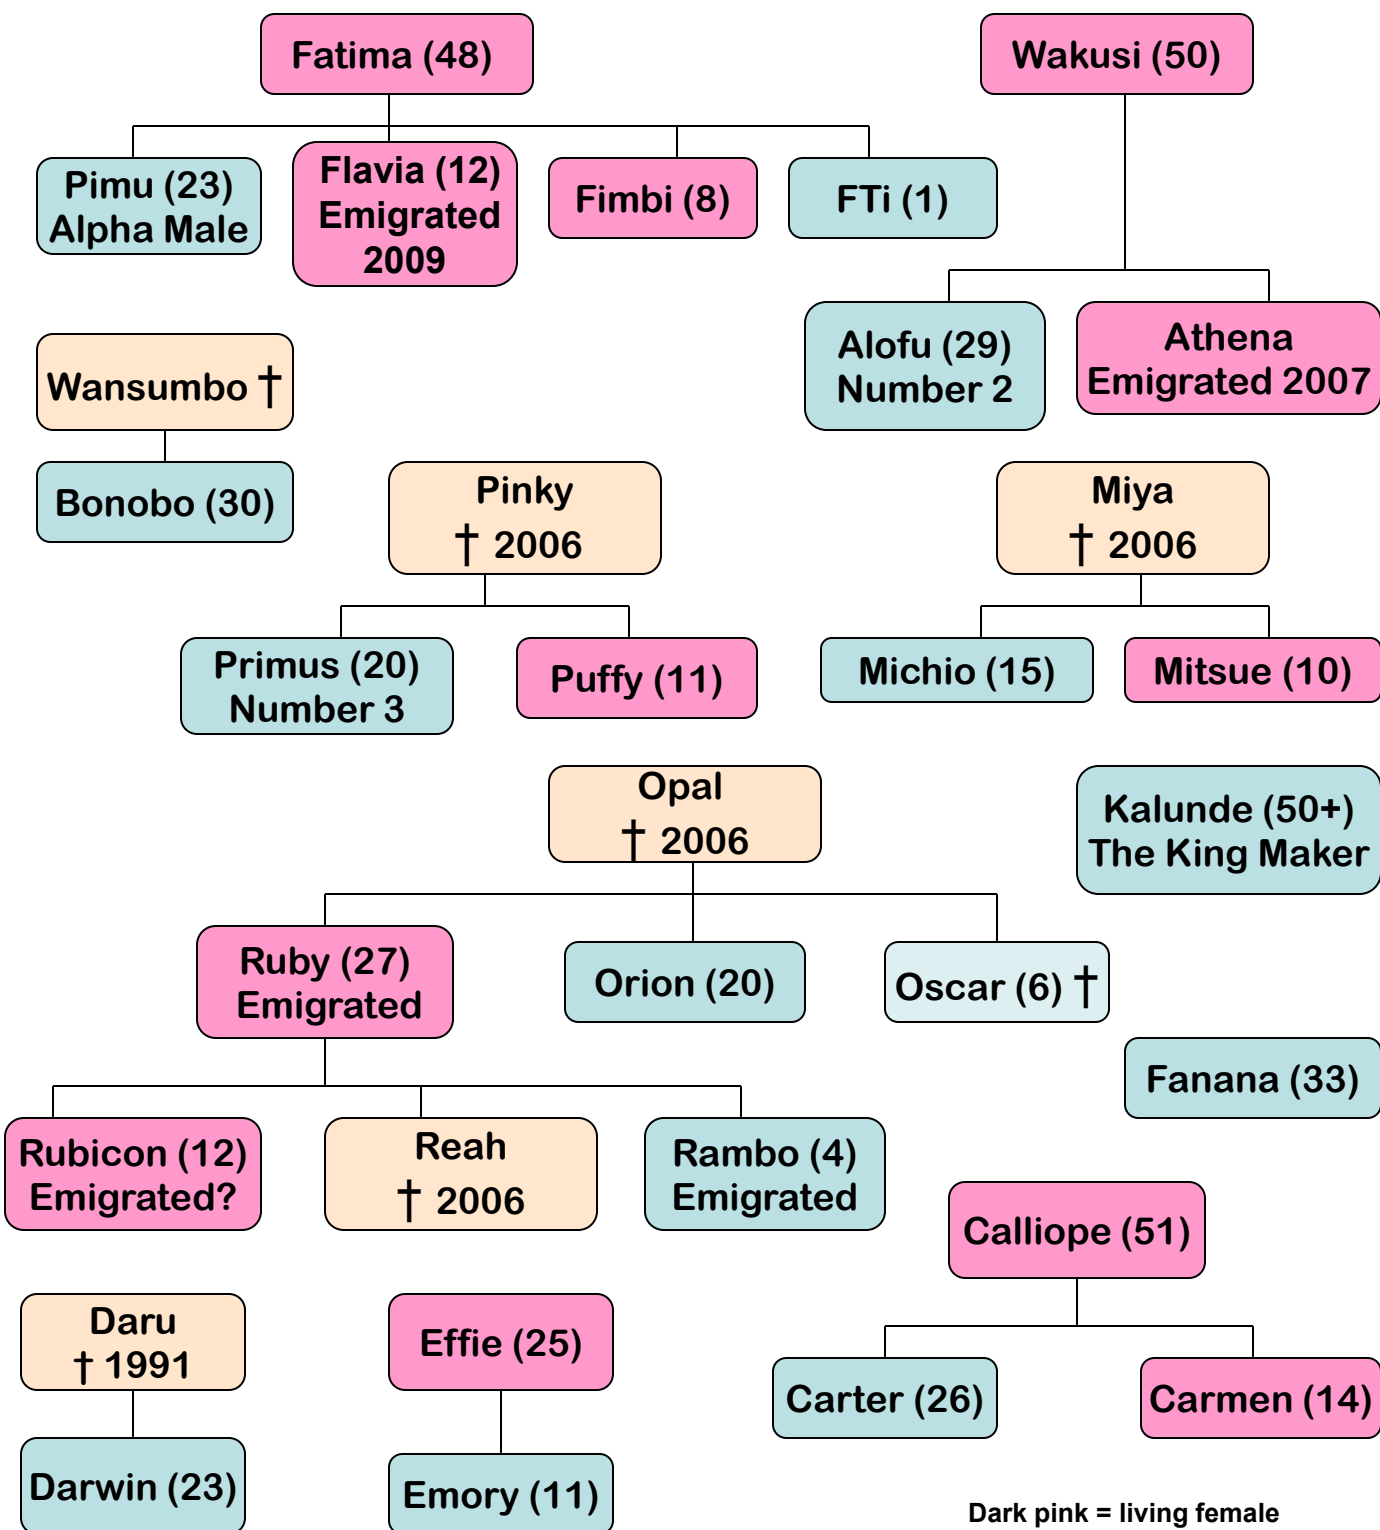

M – Community Chimpanzee Family Tree

Greystoke Mahale Camp – 7th June 2011

Dark pink = living female
 Pale pink = dead female
 Dark blue = living male
 Pale blue = dead male
 (20) = 20 years

25 August 2011